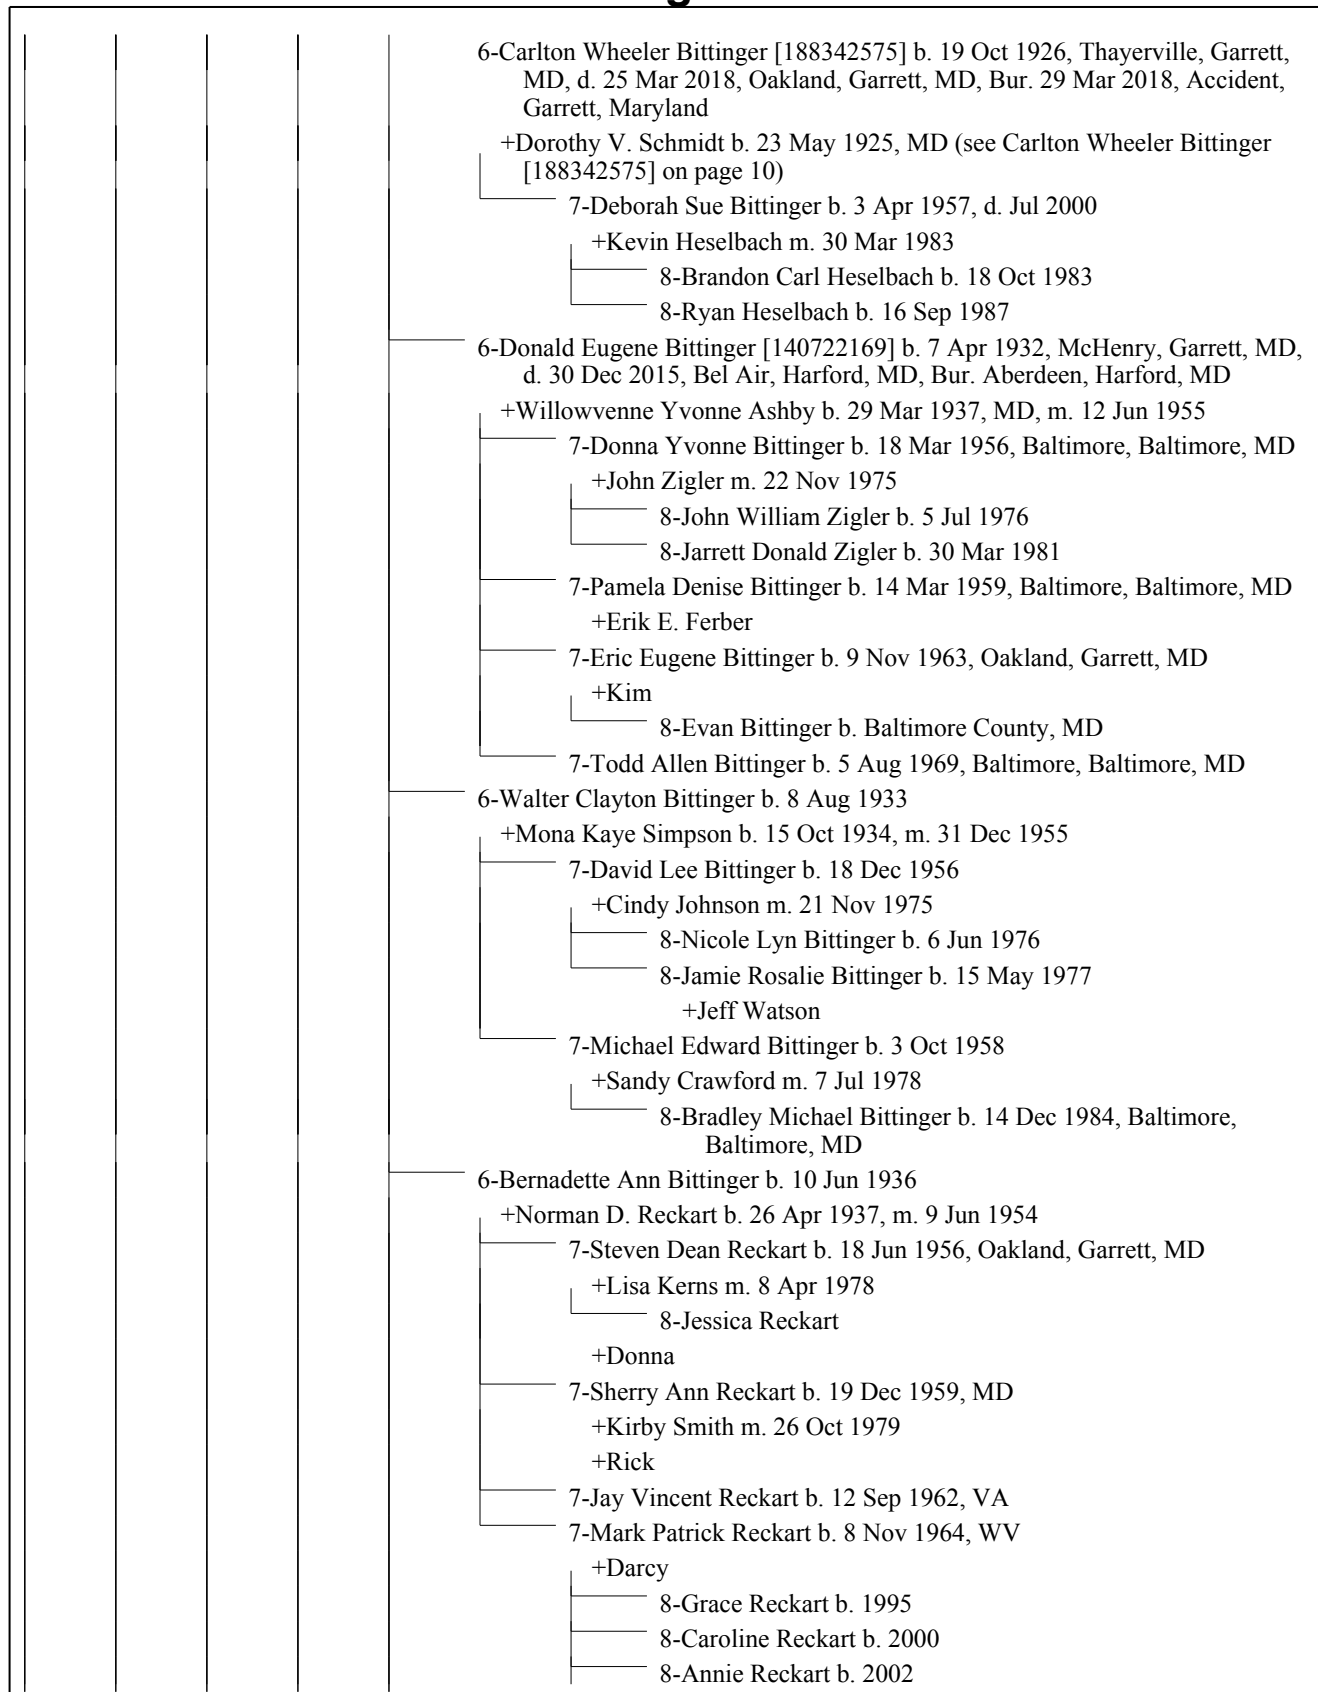

+Paul Johann Georg [136686167] b. 6 Feb 1898, Sang Run, Garrett, MD, m. 23 Oct 1923, d. 12 Apr 1979, Severn, Anne Arundel, MD, Bur. Apr 1979, Glen Burnie, Anne Arundel, MD, par. William M. Georg and Barbara Margaretha Weber

Descendants of Johann Ludwig Lebrecht Krause

Descendants of Johann Ludwig Lebrecht Krause

Descendants of Johann Ludwig Lebrecht Krause

Descendants of Johann Ludwig Lebrecht Krause

Descendants of Johann Ludwig Lebrecht Krause