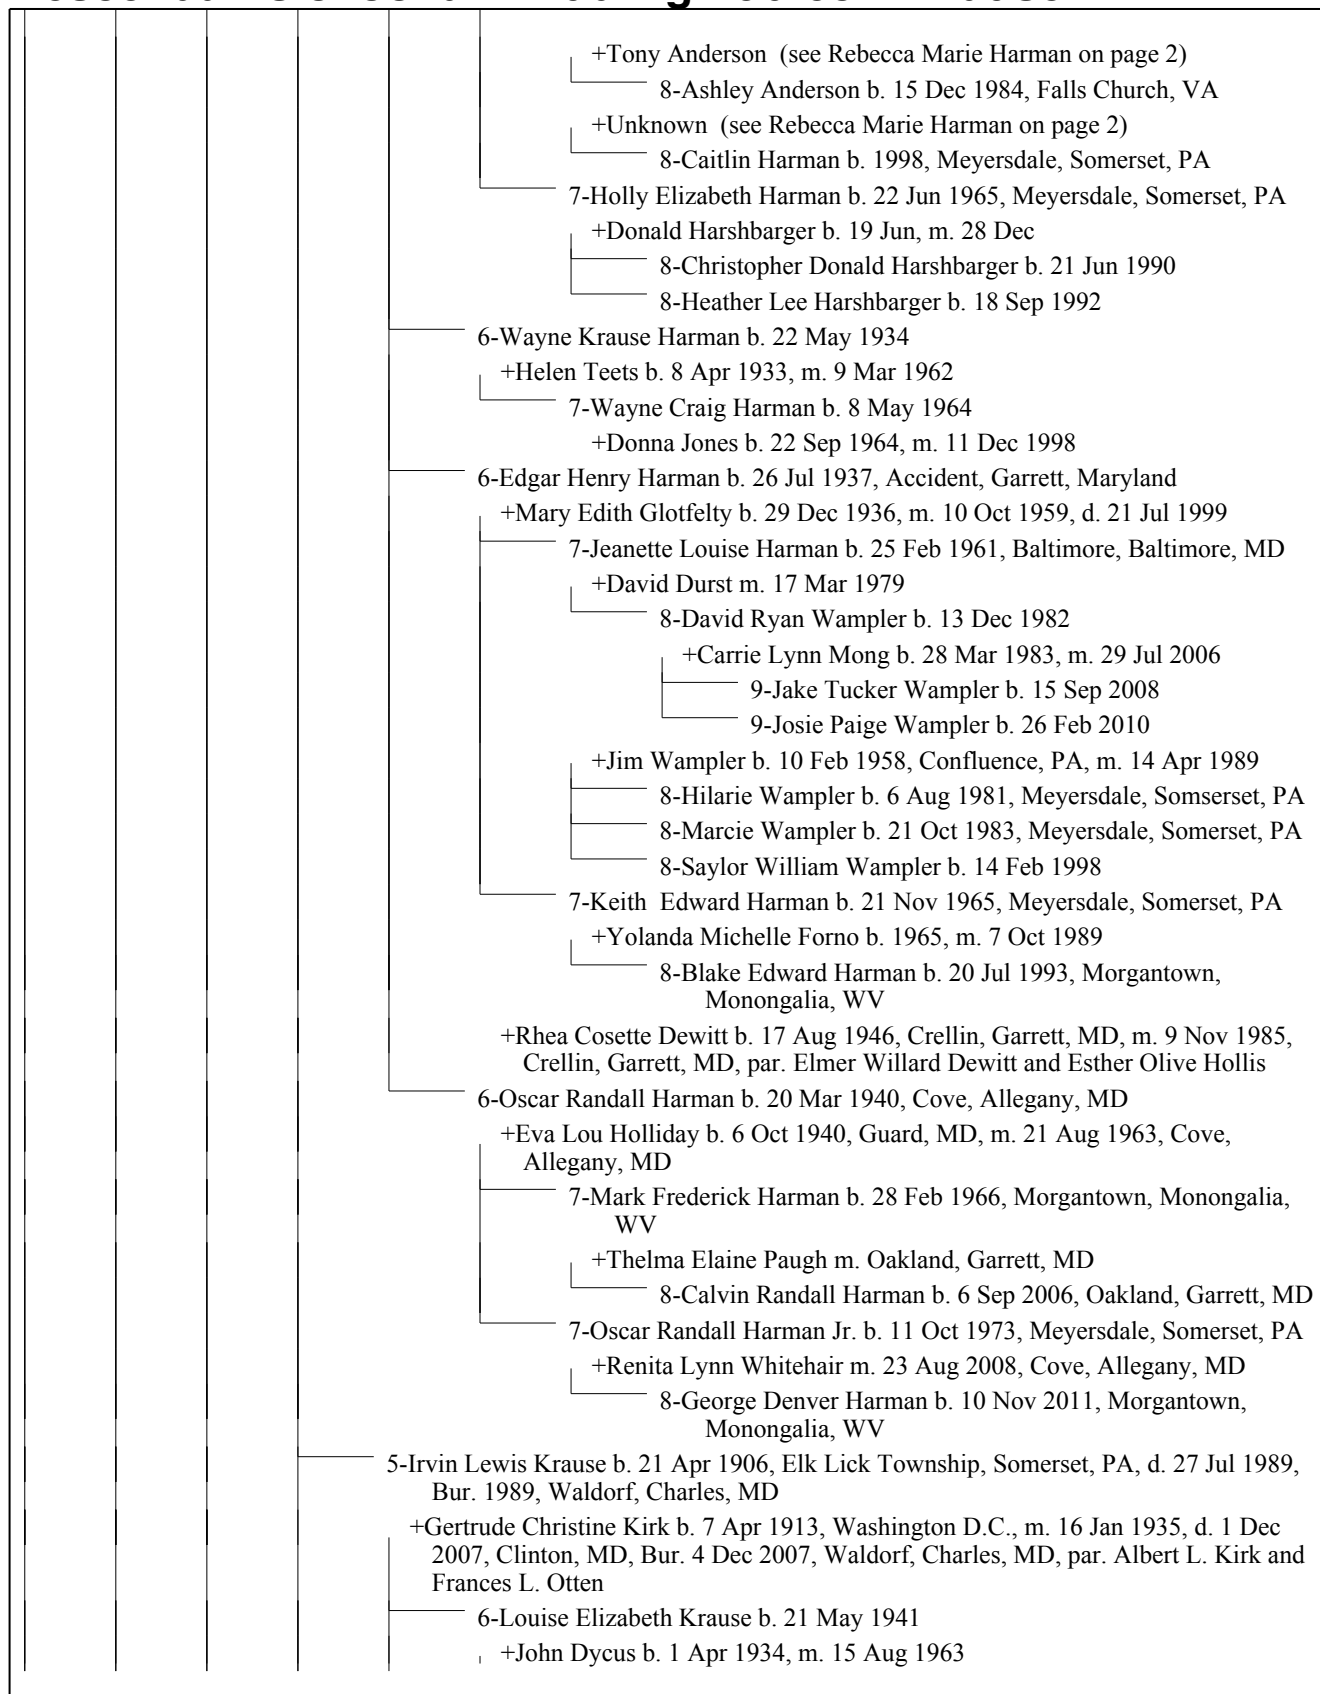

Descendants of Johann Ludwig Lebrecht Krause