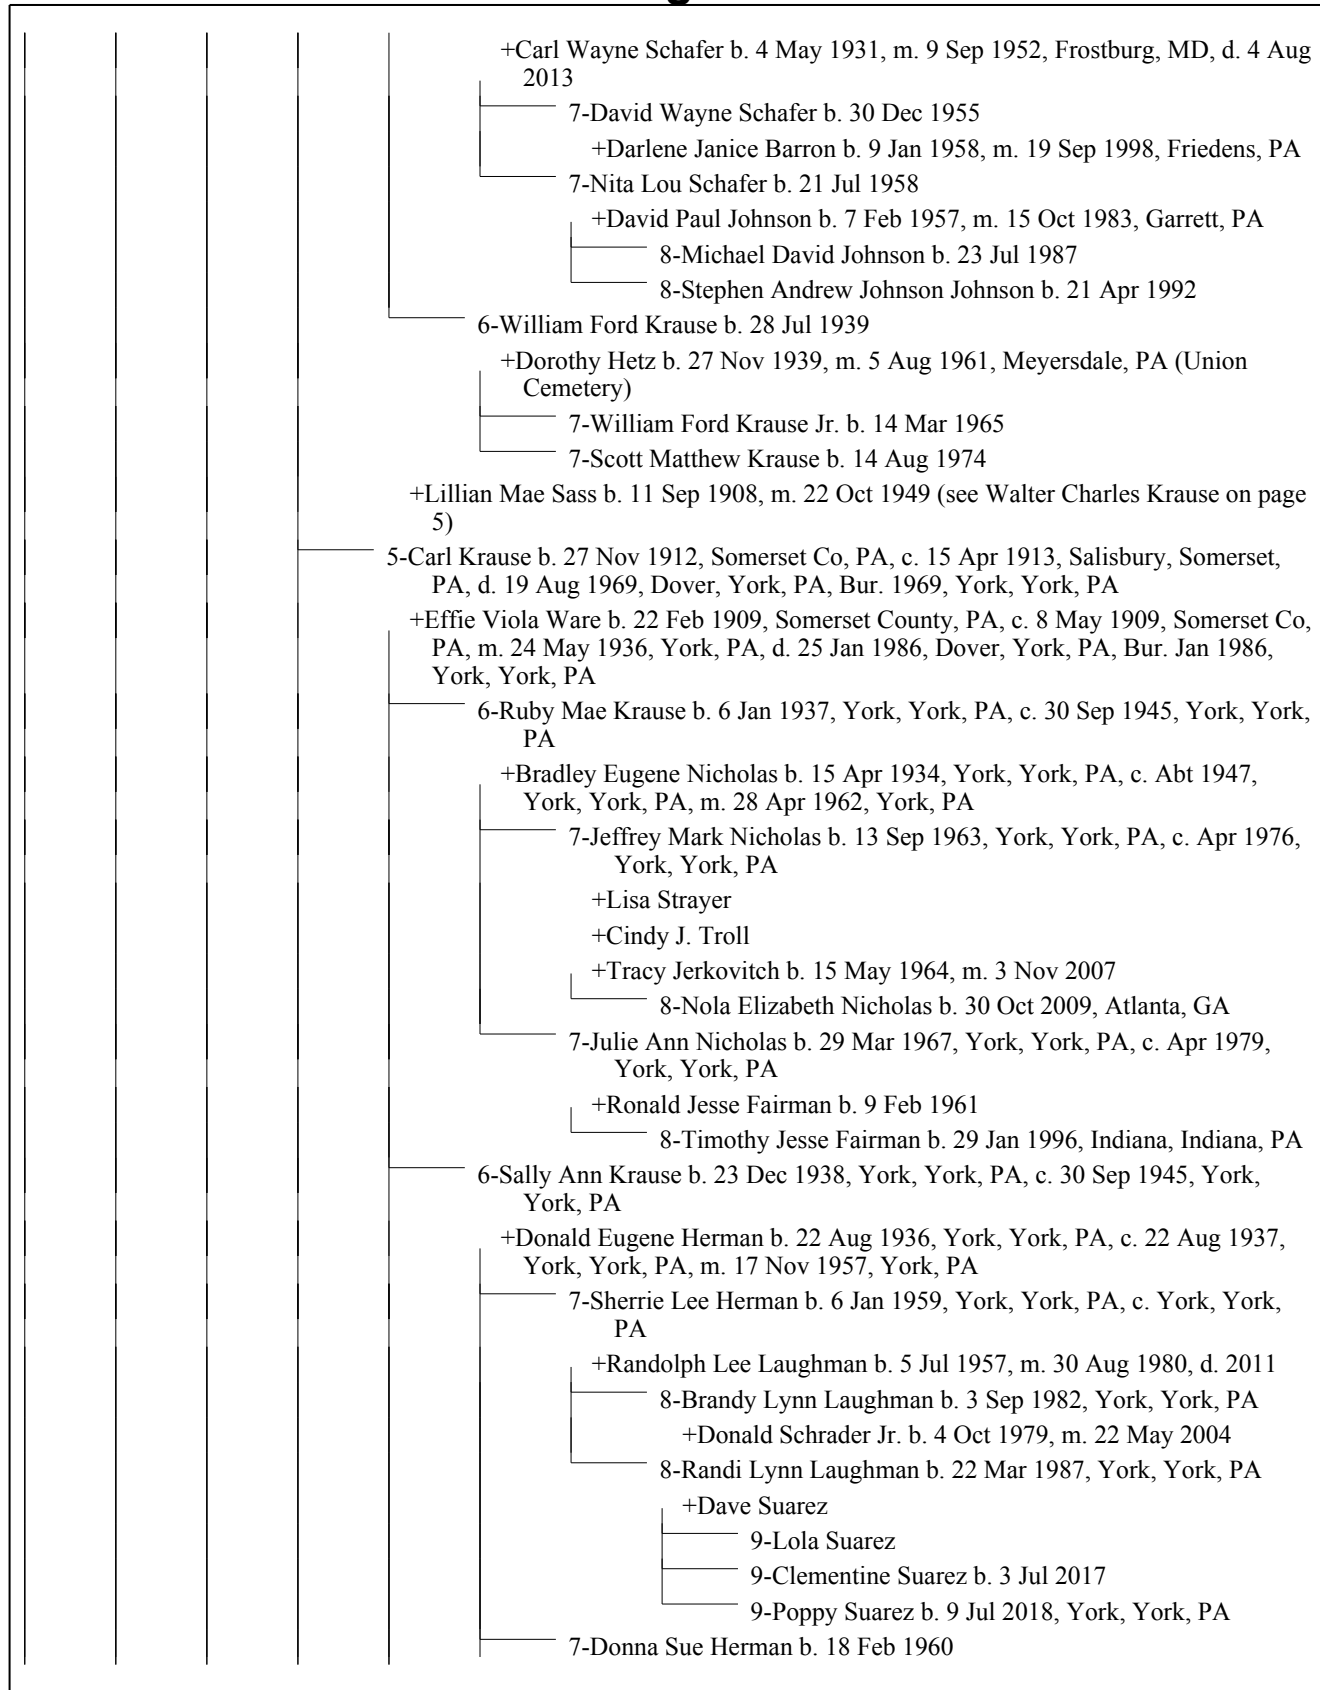

Descendants of Johann Ludwig Lebrecht Krause