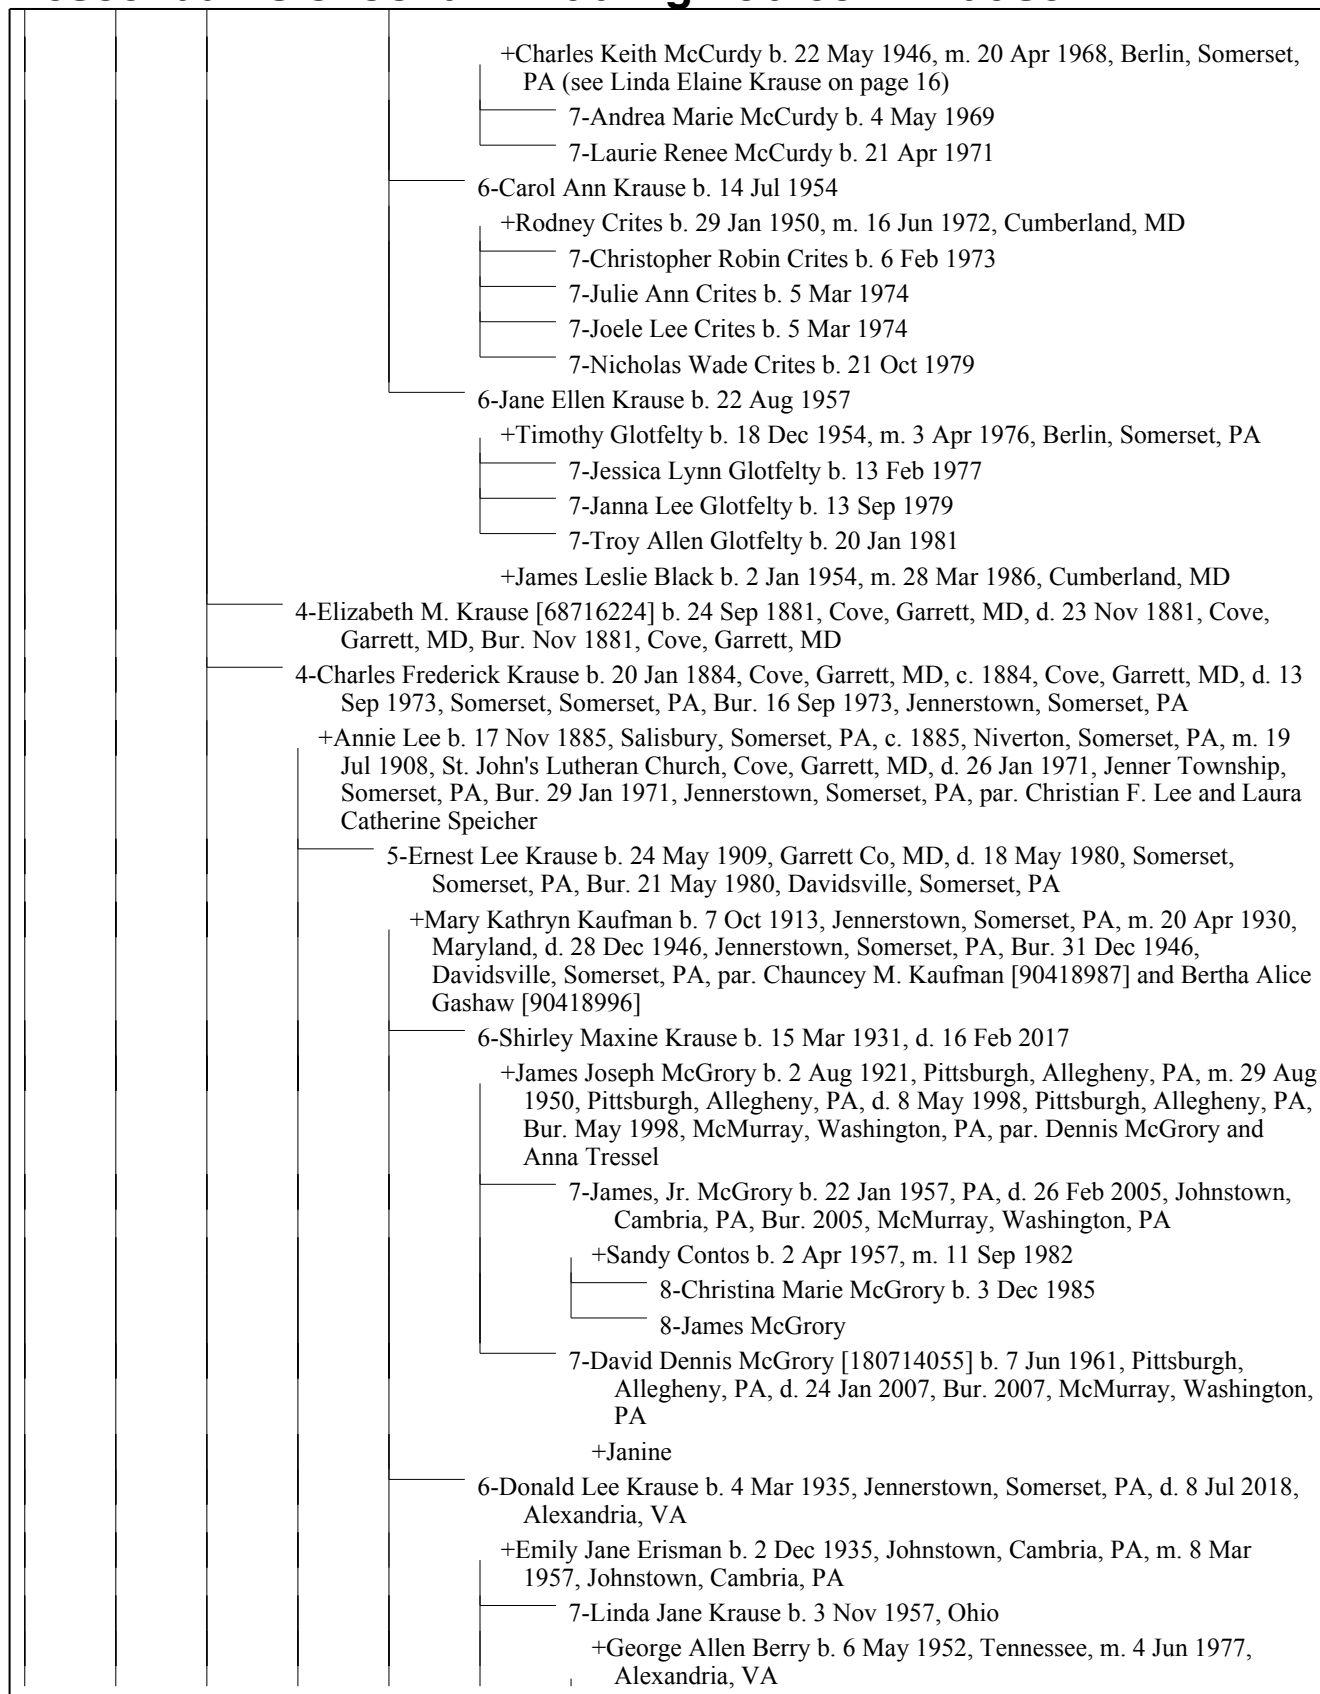

Descendants of Johann Ludwig Lebrecht Krause