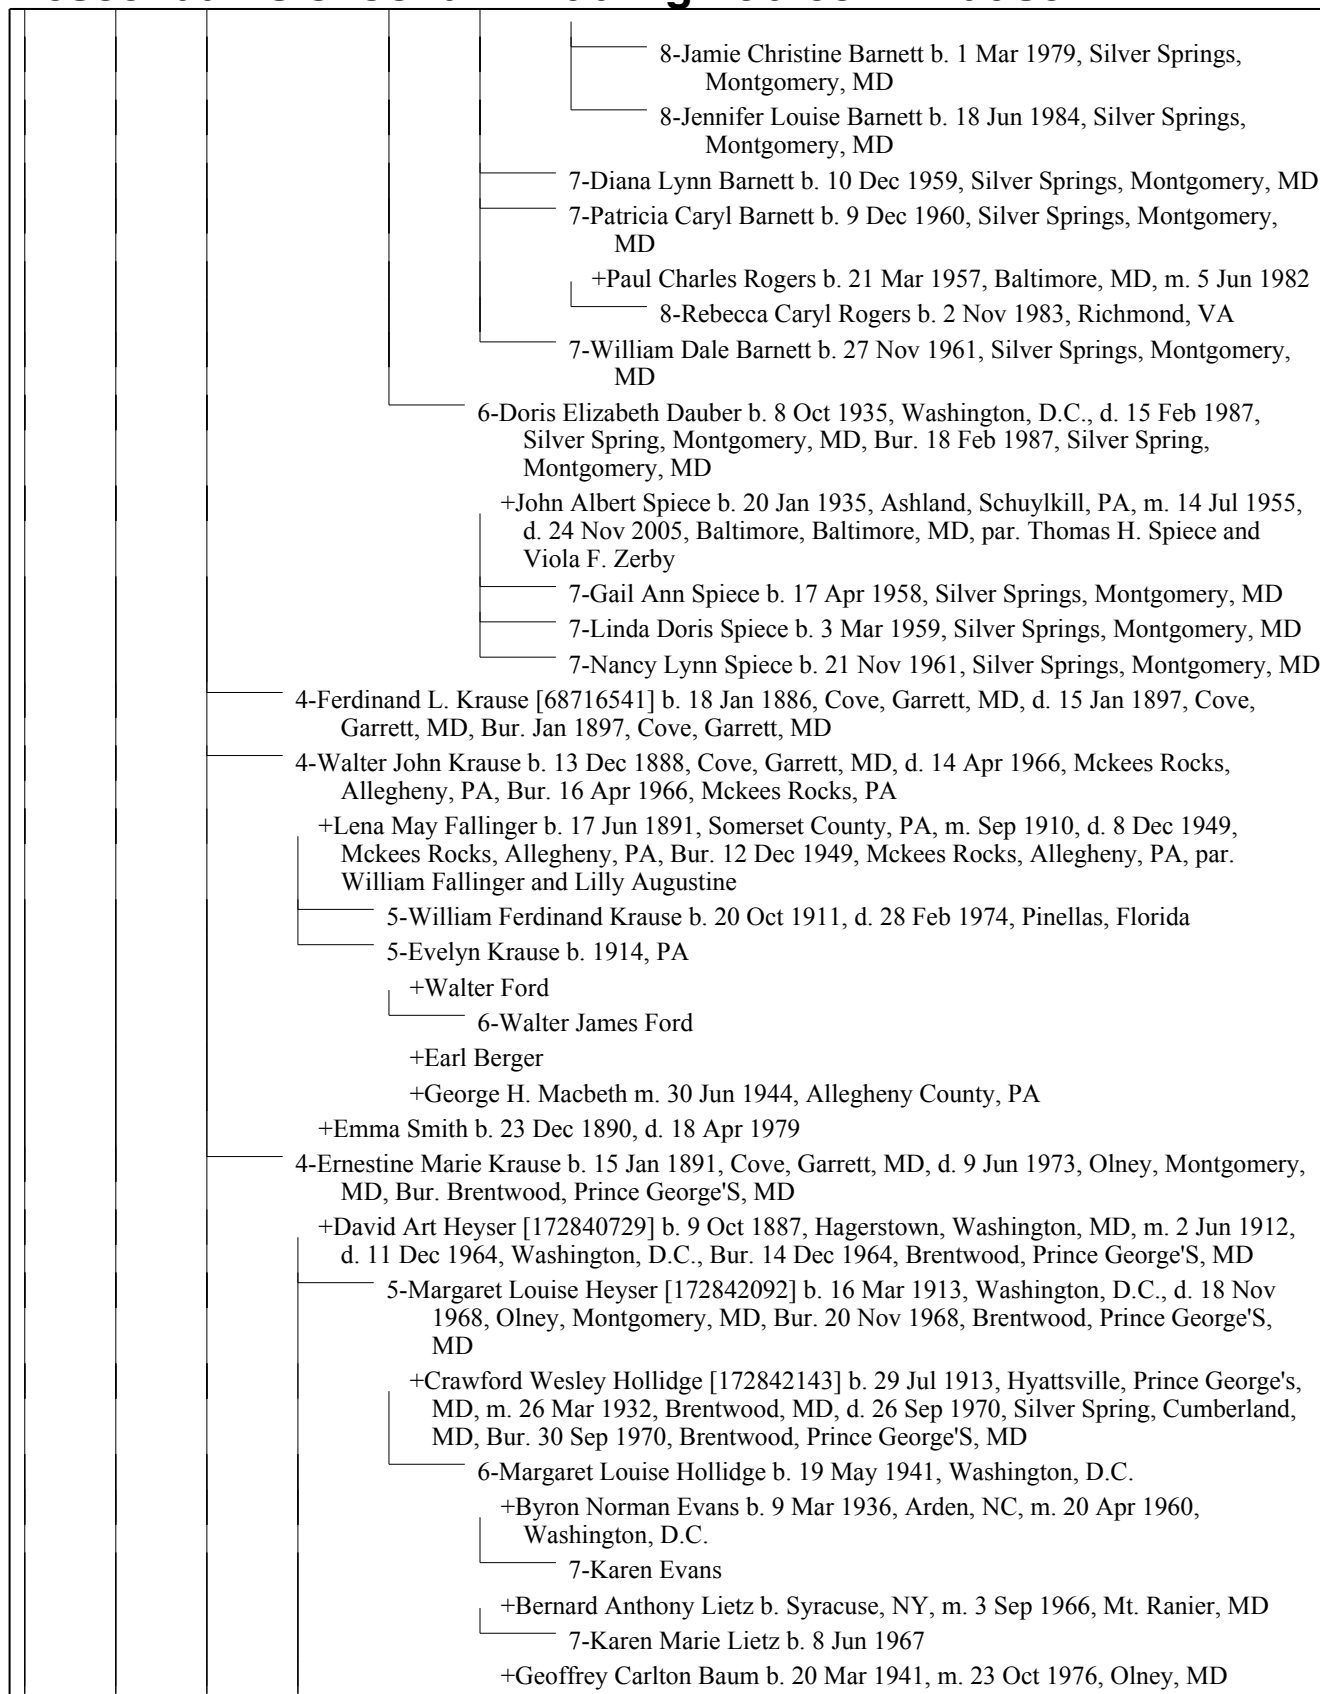

Descendants of Johann Ludwig Lebrecht Krause