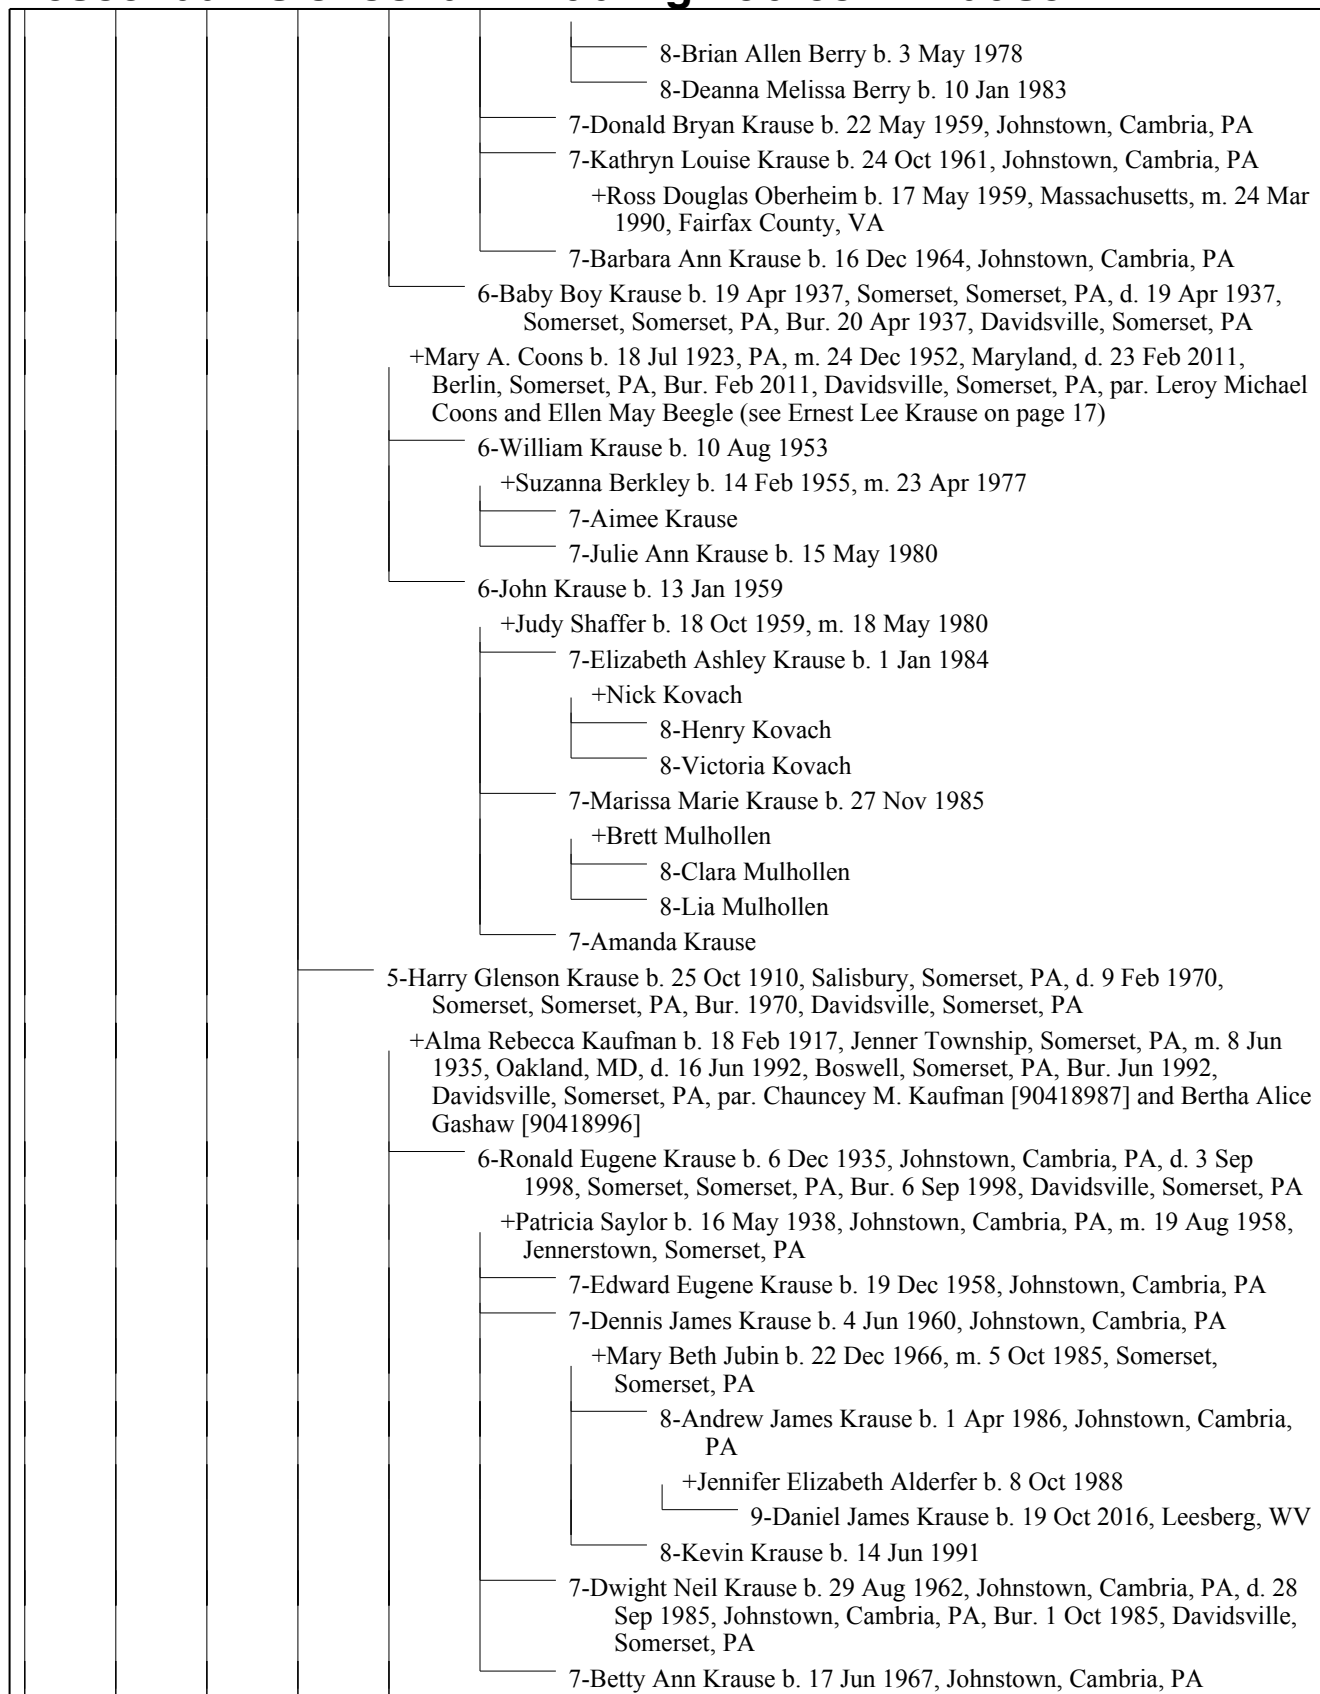

Descendants of Johann Ludwig Lebrecht Krause