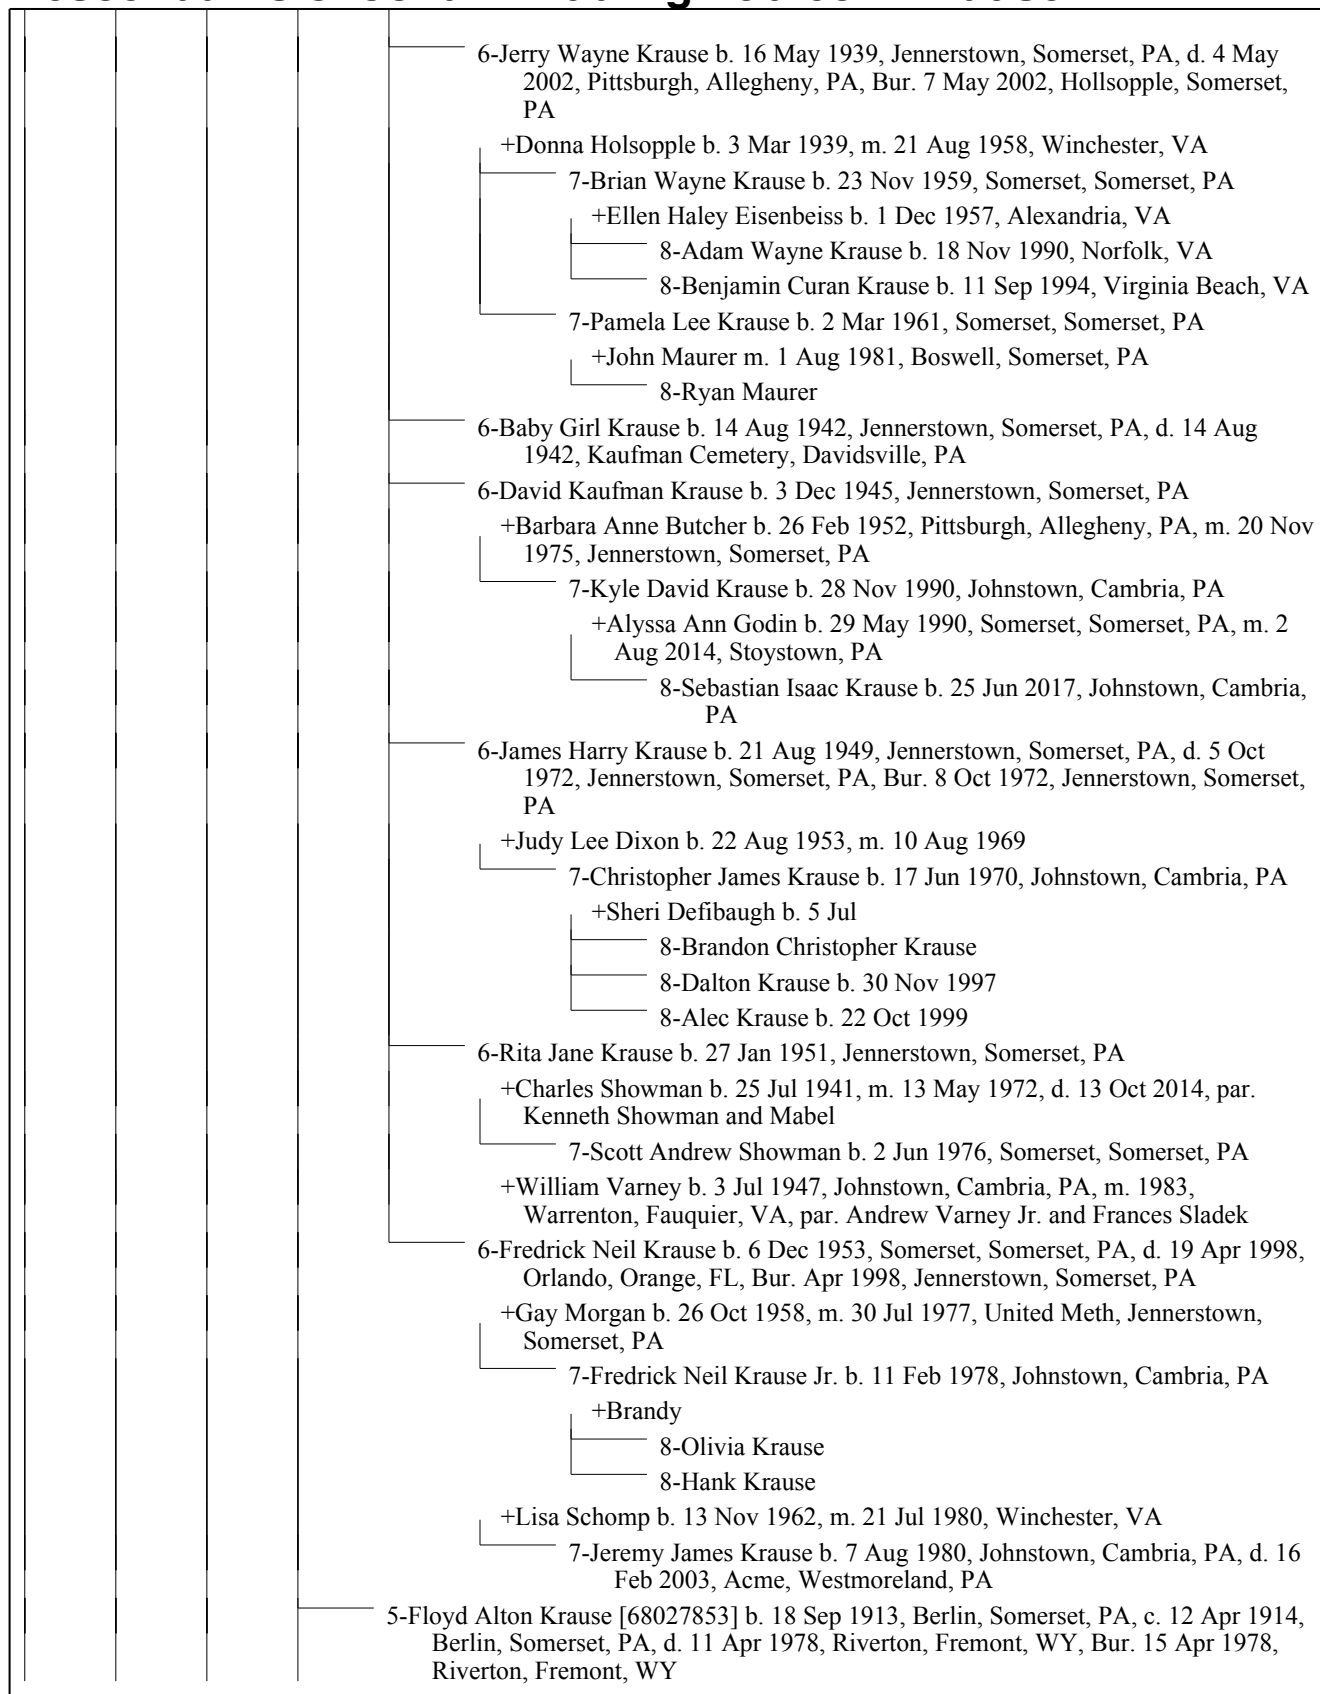

Descendants of Johann Ludwig Lebrecht Krause