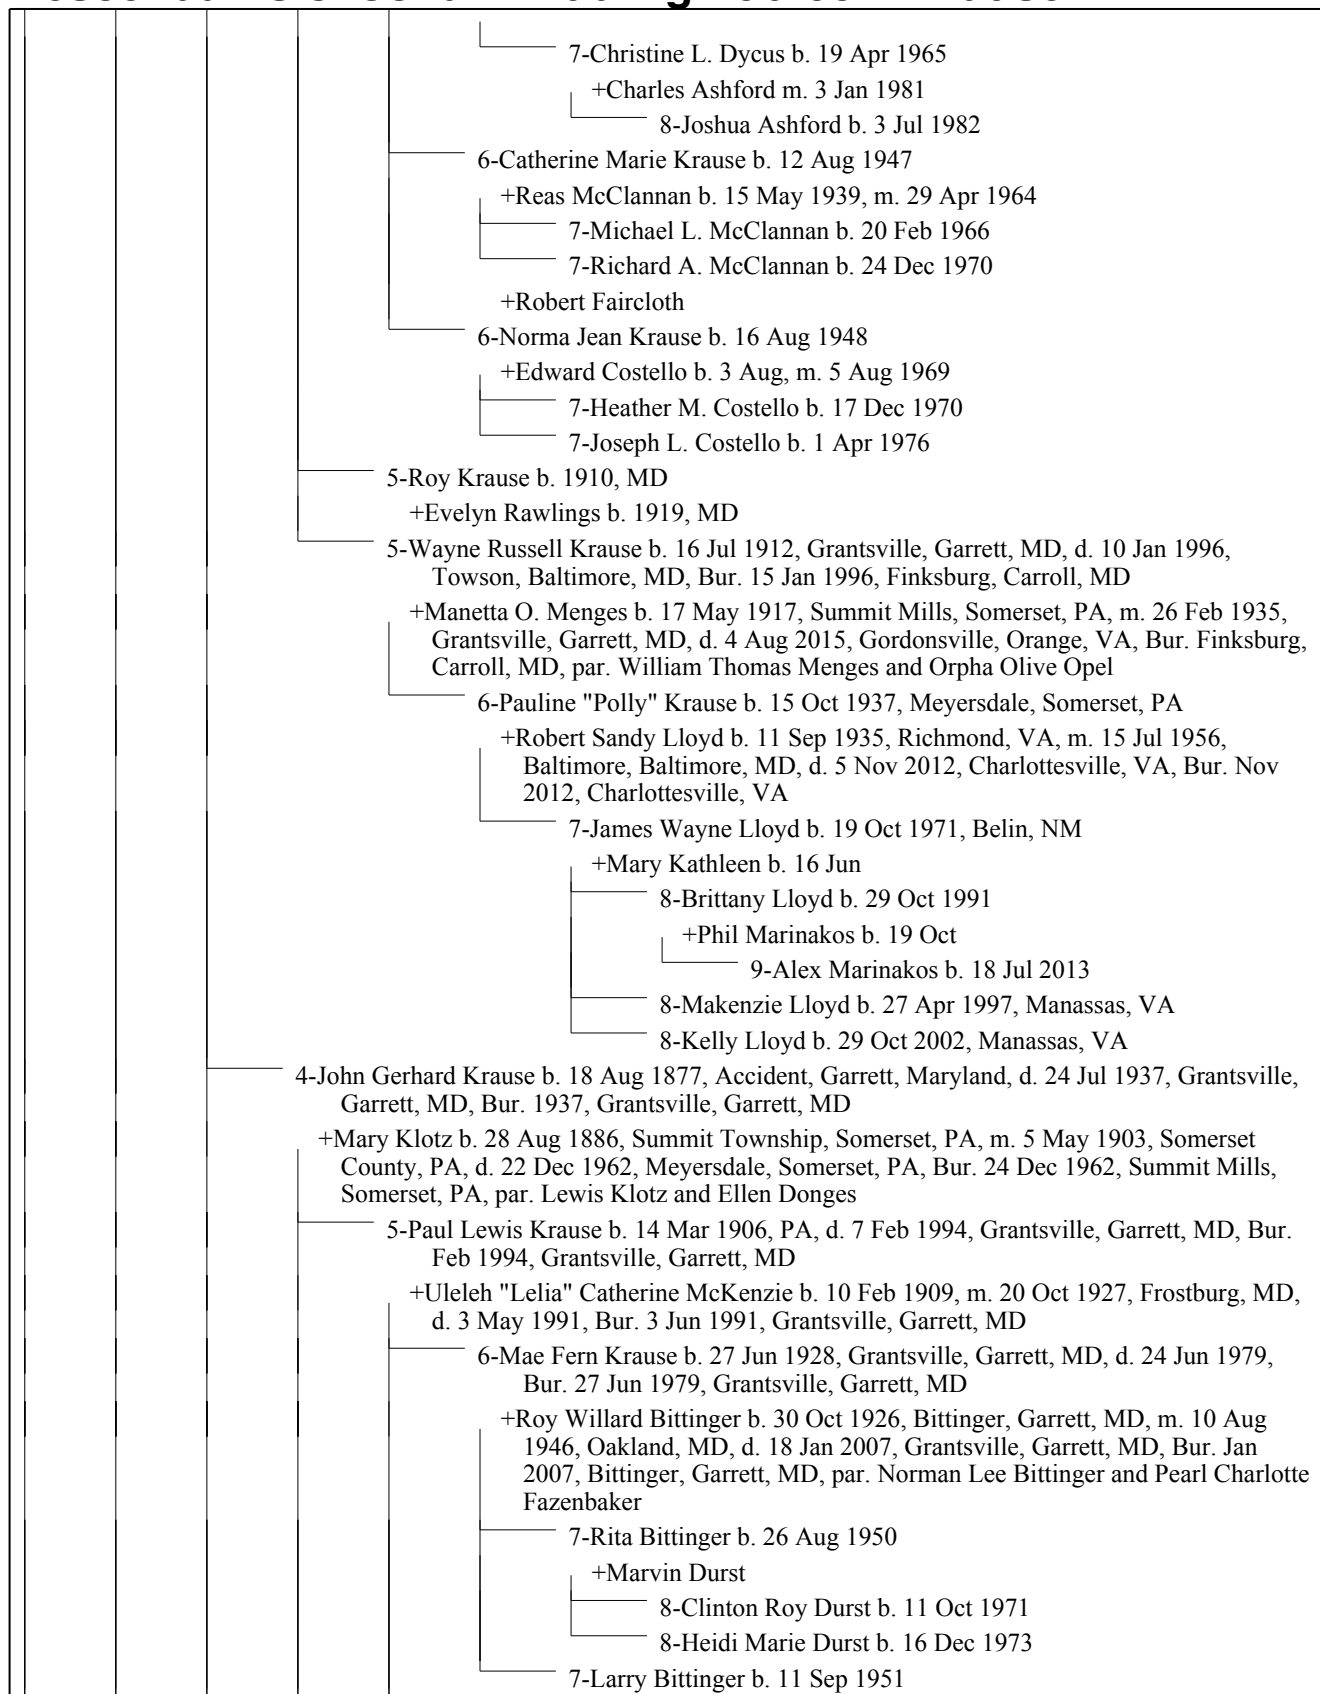

Descendants of Johann Ludwig Lebrecht Krause