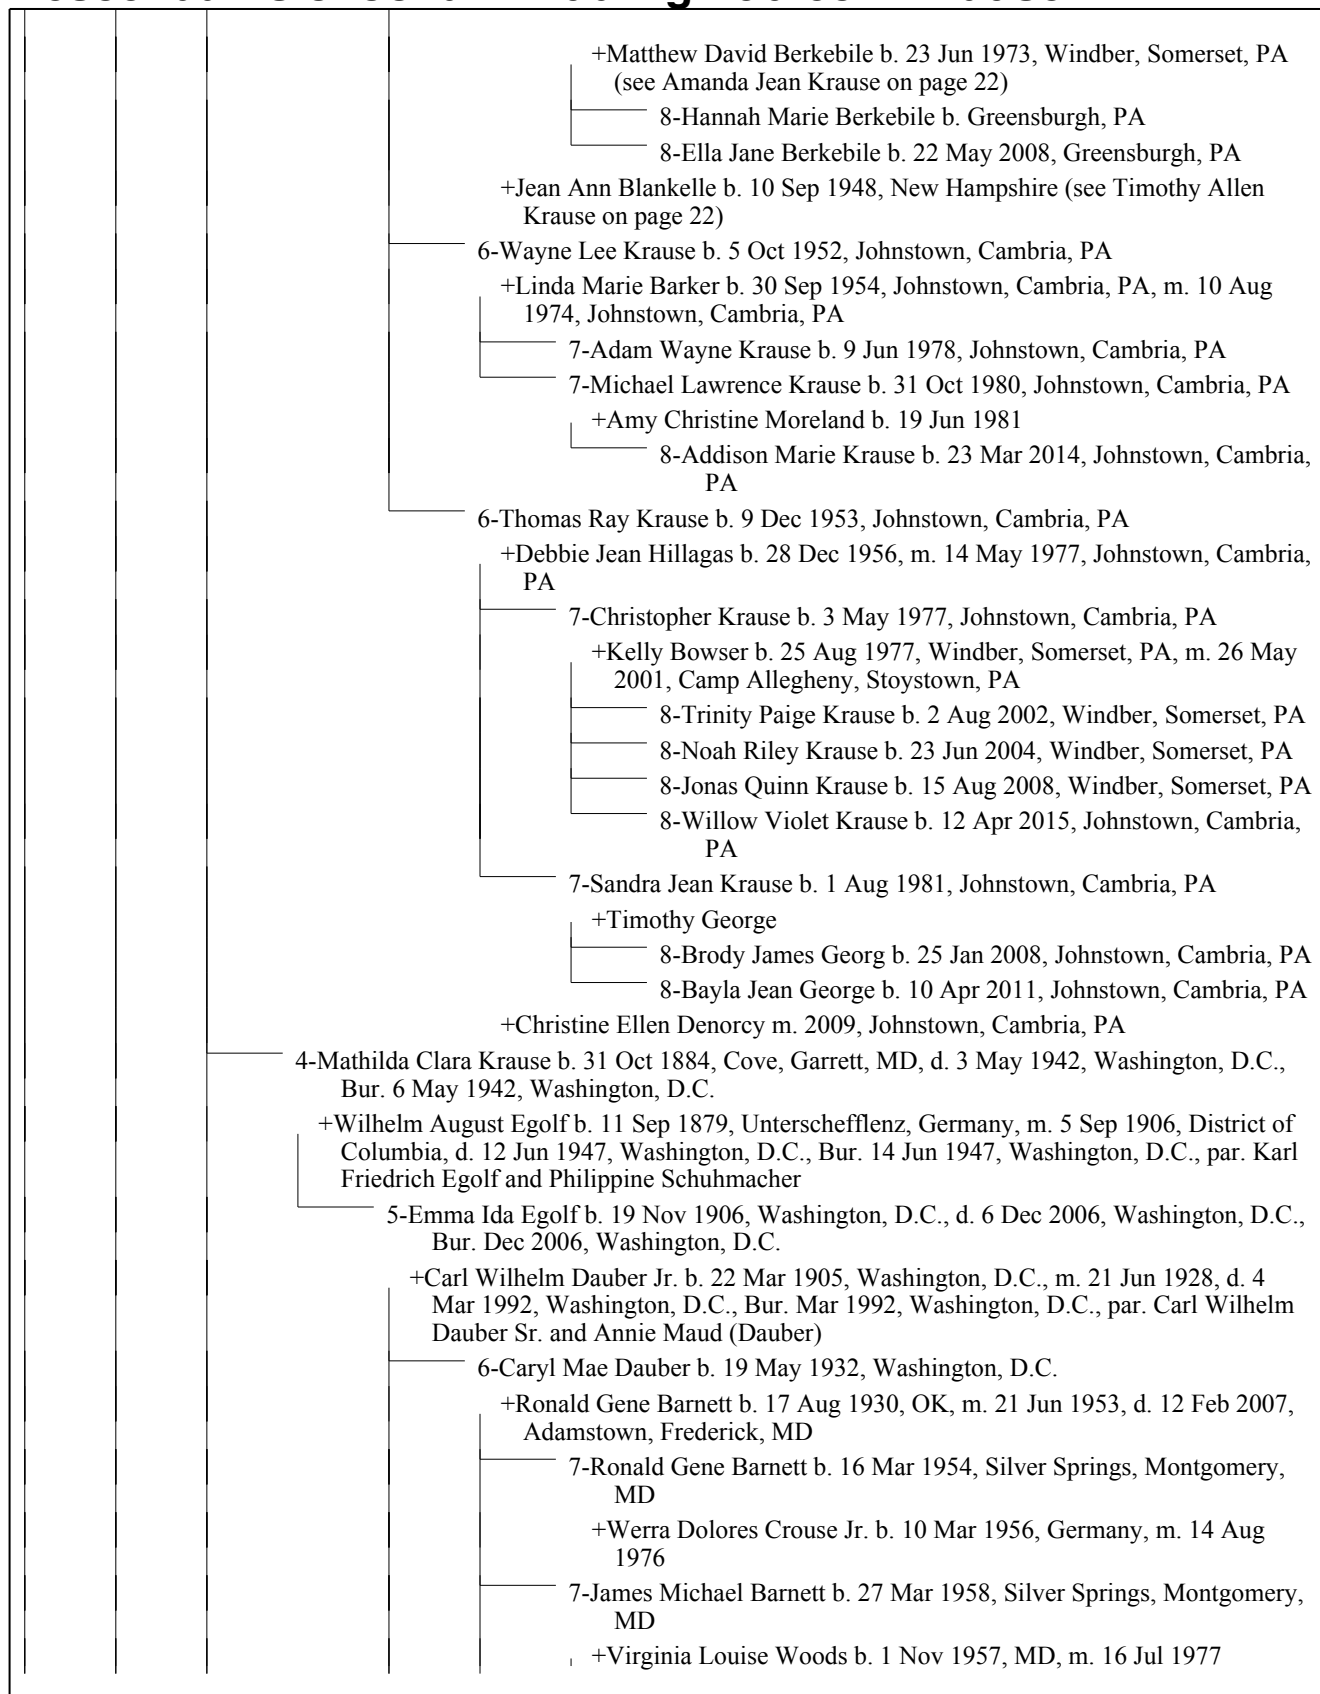

Descendants of Johann Ludwig Lebrecht Krause