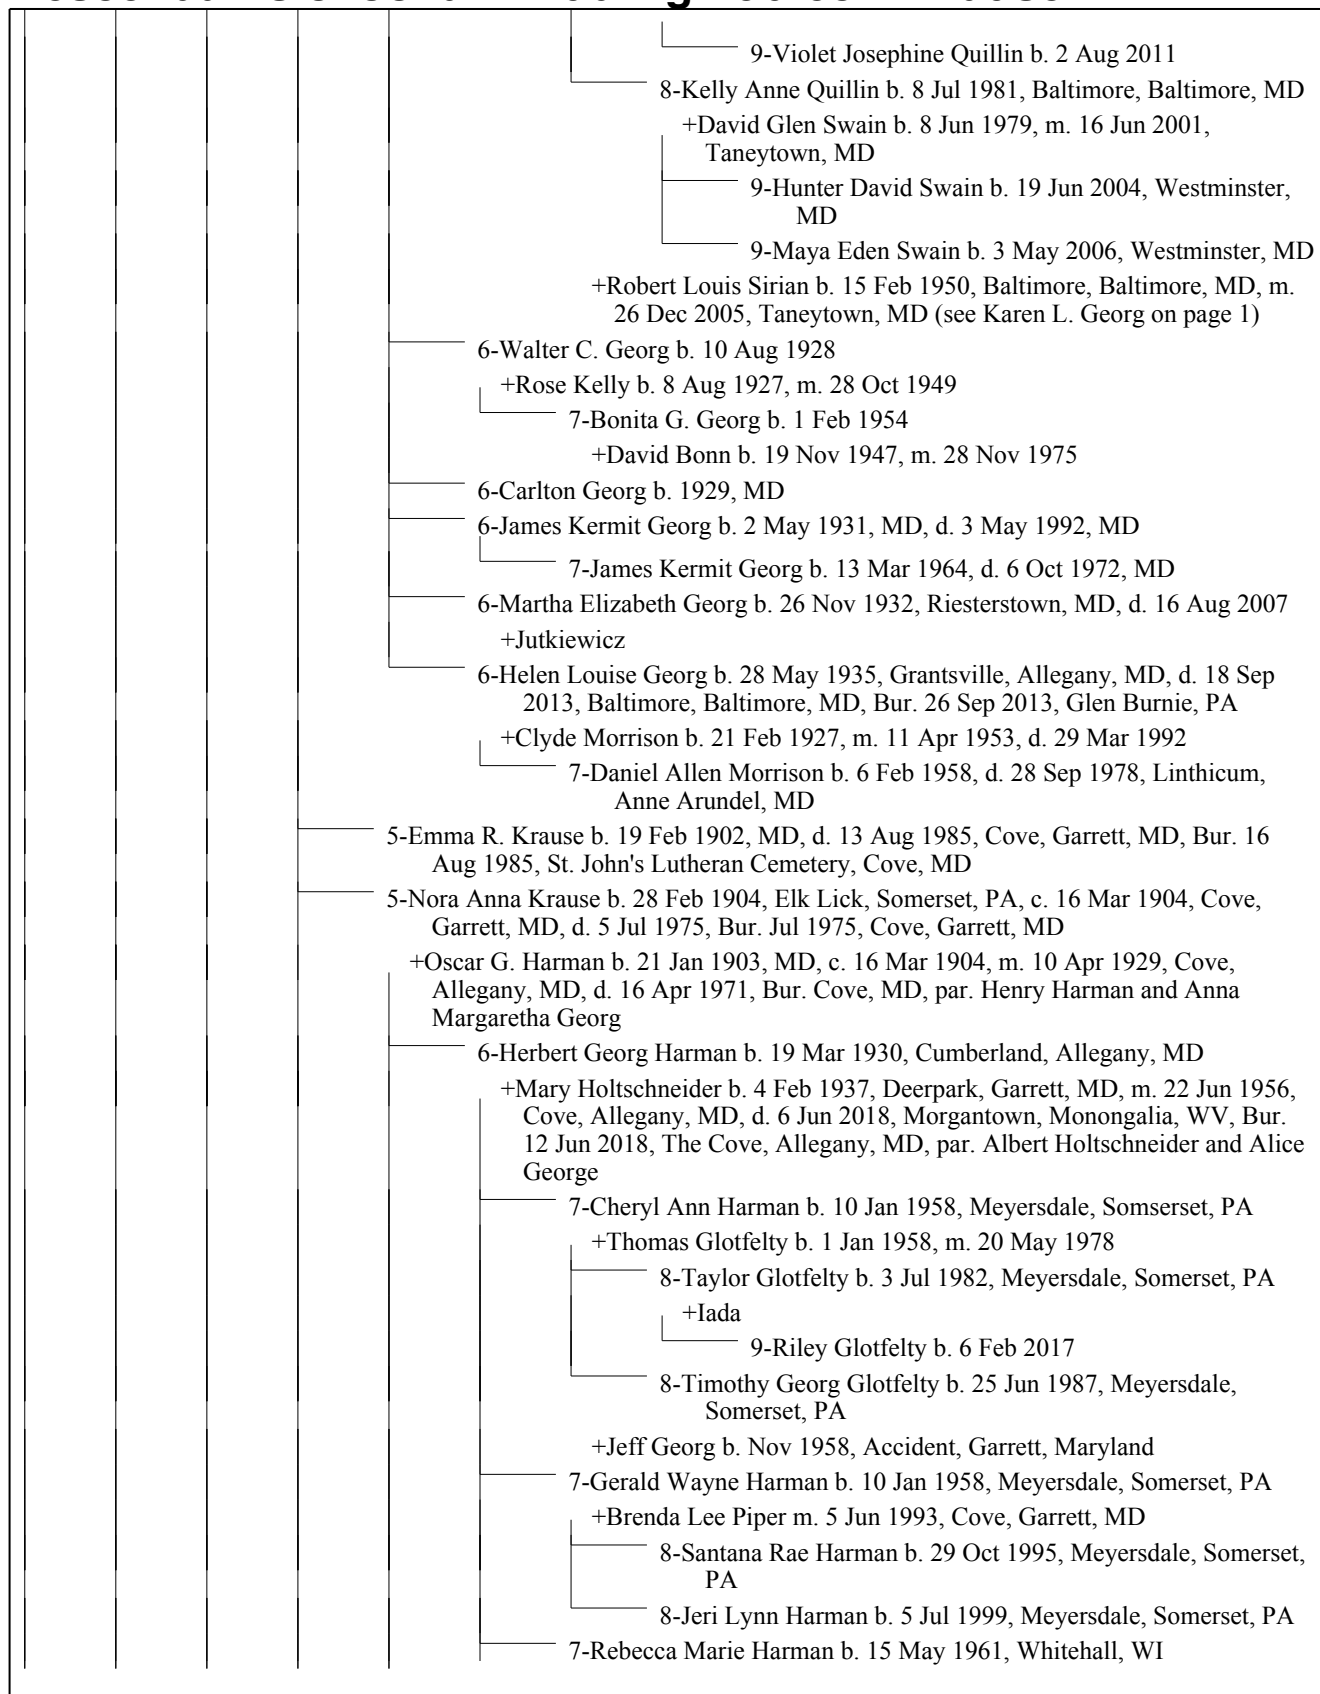

Descendants of Johann Ludwig Lebrecht Krause