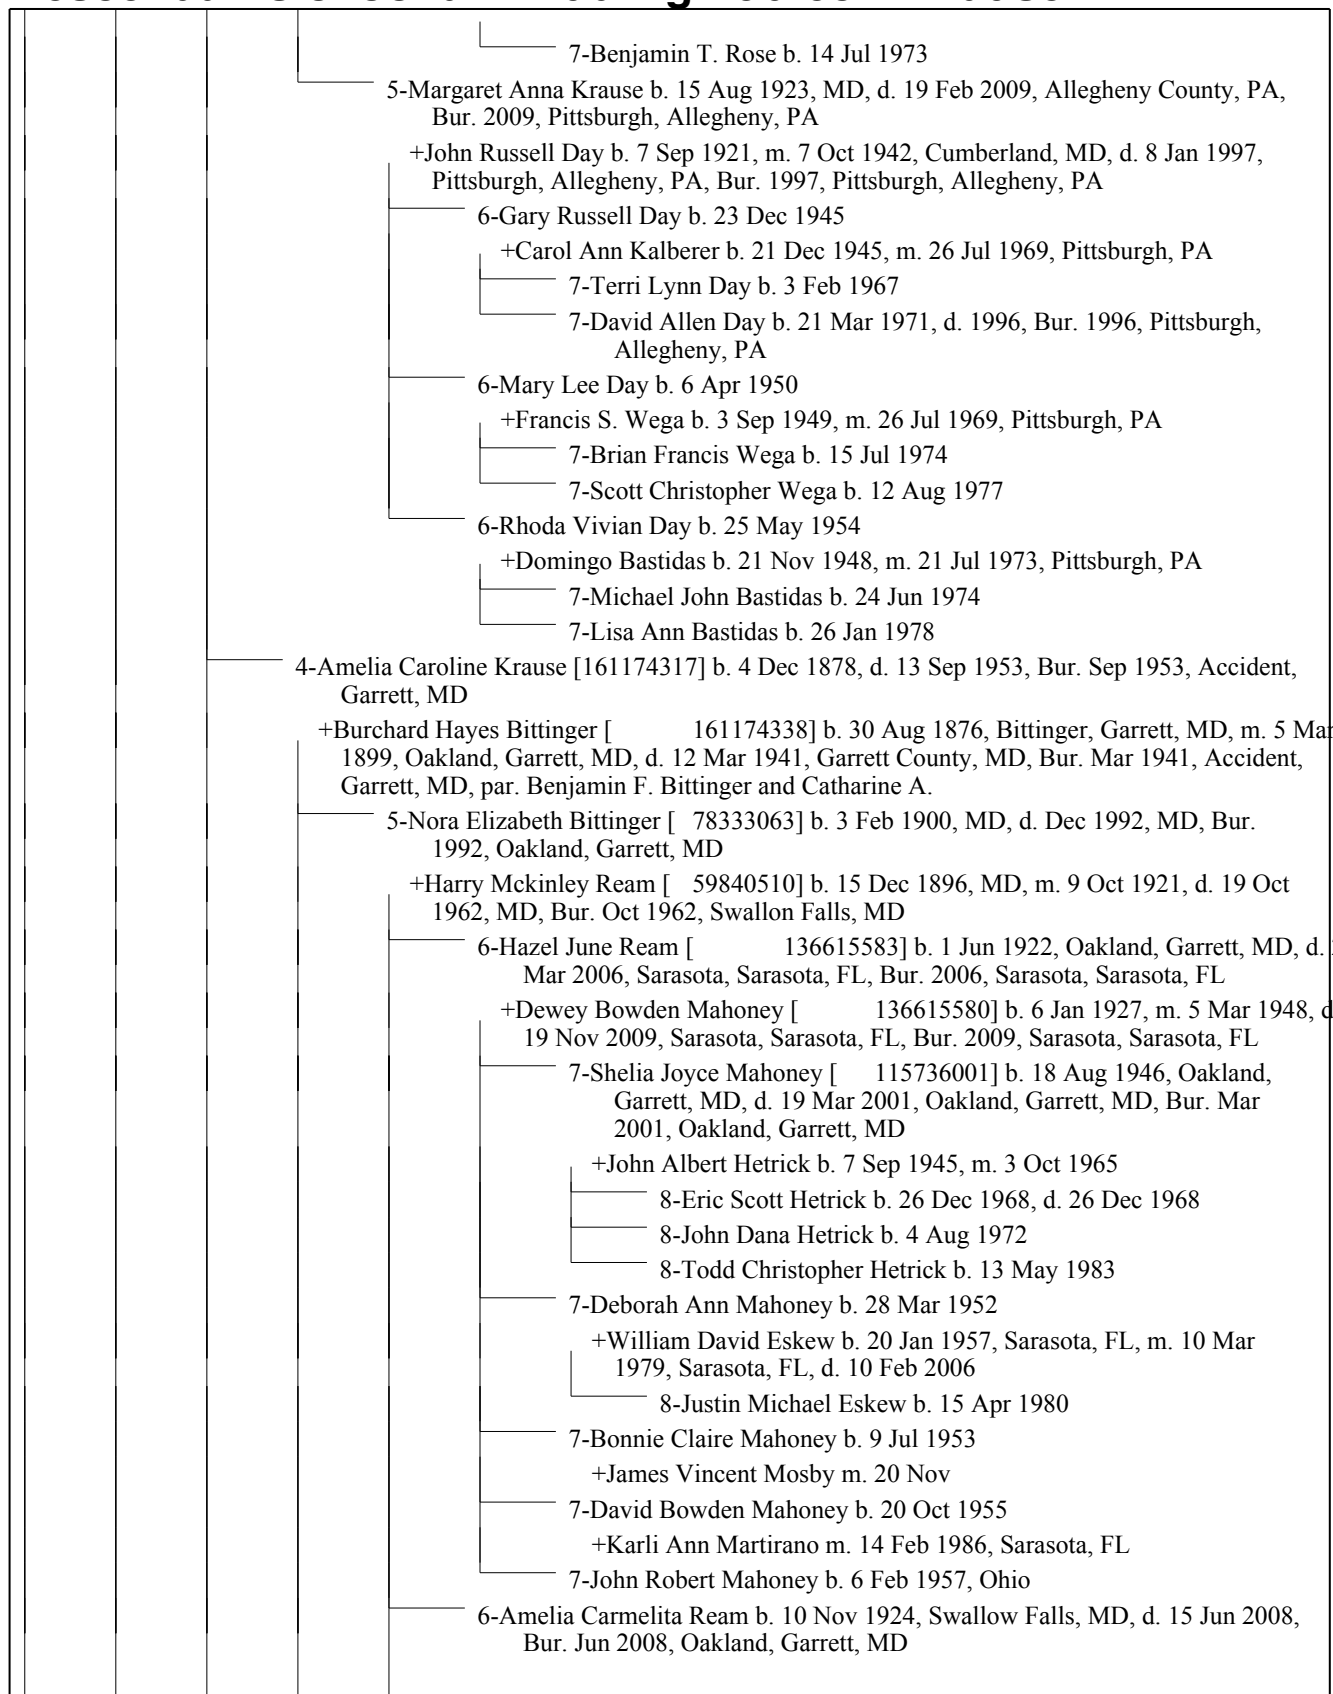

+Paul Johann Georg [136686167] b. 6 Feb 1898, Sang Run, Garrett, MD, m. 23 Oct 1923, d. 12 Apr 1979, Severn, Anne Arundel, MD, Bur. Apr 1979, Glen Burnie, Anne Arundel, MD, par. William M. Georg and Barbara Margaretha Weber

Descendants of Johann Ludwig Lebrecht Krause

Descendants of Johann Ludwig Lebrecht Krause

Descendants of Johann Ludwig Lebrecht Krause

Descendants of Johann Ludwig Lebrecht Krause

Descendants of Johann Ludwig Lebrecht Krause