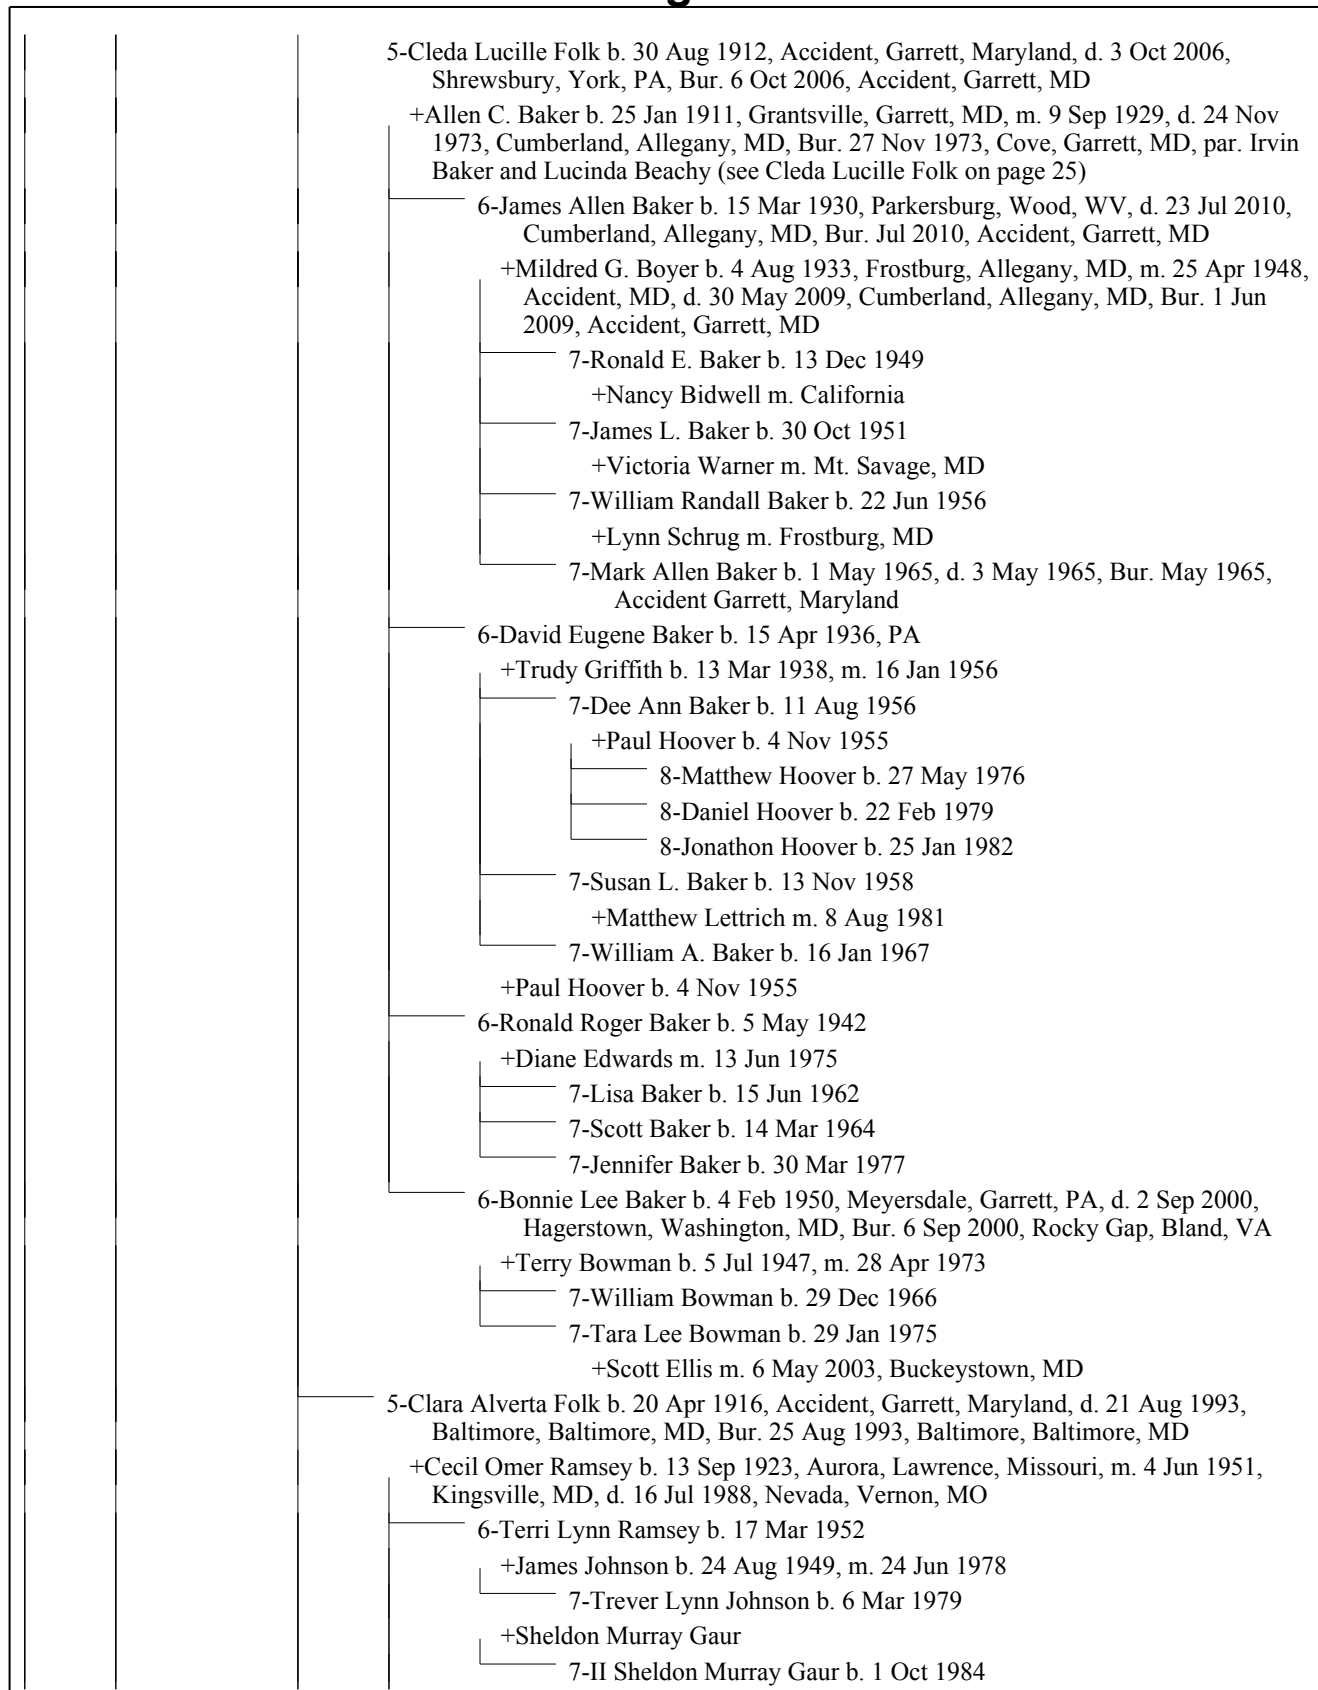

+Paul Johann Georg [136686167] b. 6 Feb 1898, Sang Run, Garrett, MD, m. 23 Oct 1923, d. 12 Apr 1979, Severn, Anne Arundel, MD, Bur. Apr 1979, Glen Burnie, Anne Arundel, MD, par. William M. Georg and Barbara Margaretha Weber

6-Robert Dale Georg [136686085] b. 16 May 1924, Accident, Allegany, MD, d. 11 Apr 2002, Severn, Anne Arundel, MD, Bur. Apr 2002, Glen Burnie, Anne Arundel, MD

+Katharina Elisabeth Stiebing [136686043] b. 8 Jun 1921, Germany, m. 6 Nov 1948, d. 13 Sep 2012, Baltimore, Baltimore, MD, Bur. Sep 2012, Glen Burnie, Anne Arundel, MD

Descendants of Johann Ludwig Lebrecht Krause

Descendants of Johann Ludwig Lebrecht Krause

Descendants of Johann Ludwig Lebrecht Krause

Descendants of Johann Ludwig Lebrecht Krause

Descendants of Johann Ludwig Lebrecht Krause