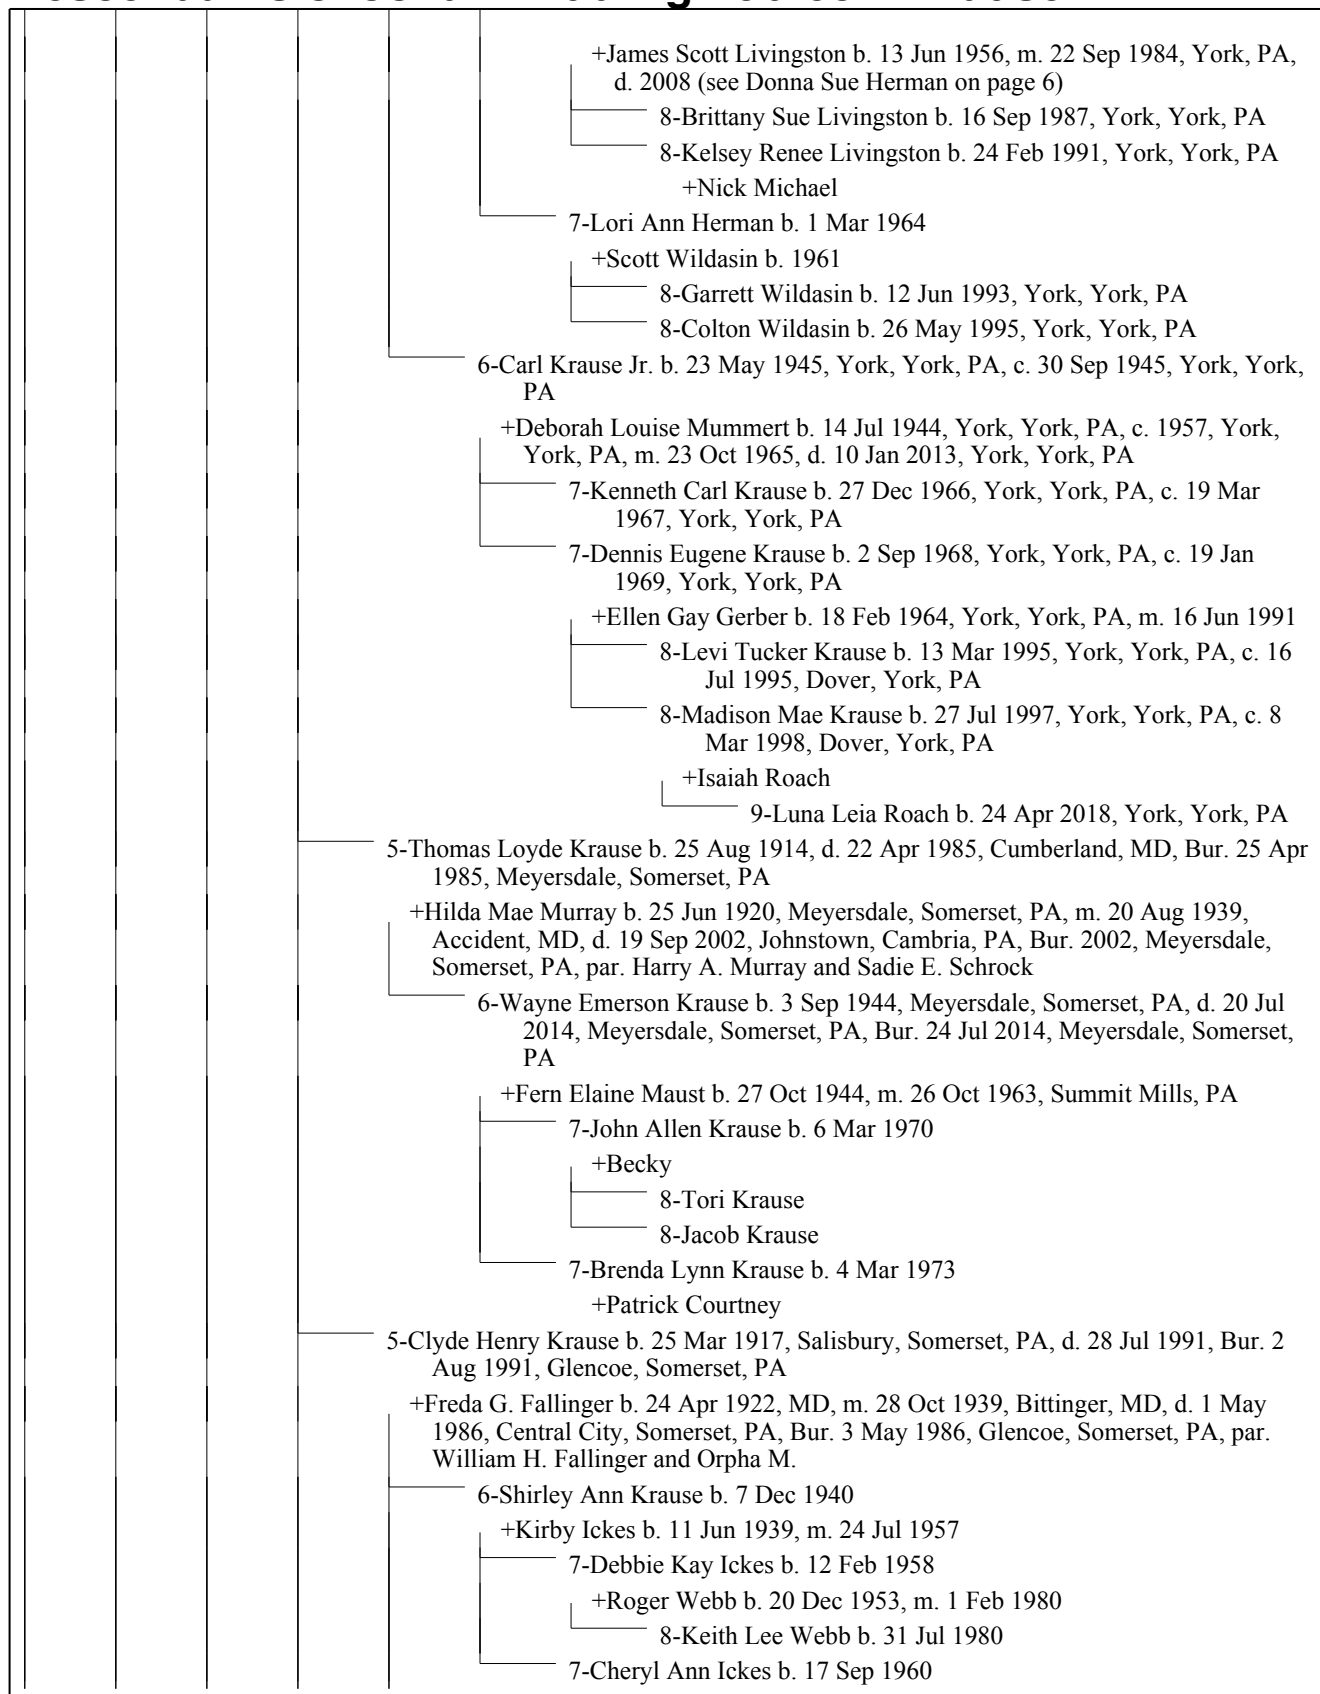

Descendants of Johann Ludwig Lebrecht Krause